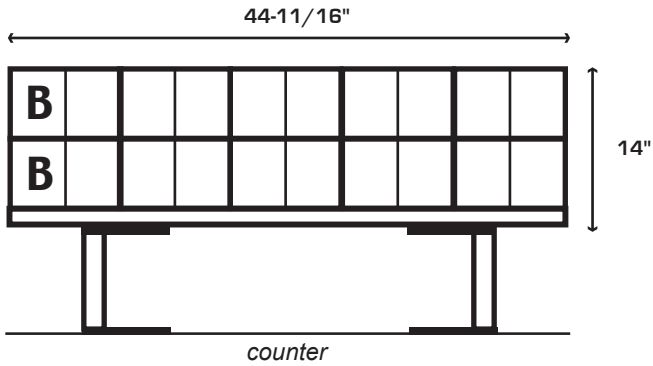

OVER THE TERMINAL DISPENSERS

20 GAME

5 Wide Dual Bingo + 5 Wide Dual Bingo
#OTS00BB5W

5 Wide Dual 6" + 5 Wide Dual 6"
#OTS00665W

5 Wide Dual Bingo + 5 Wide Dual 6"
#OTS00B65W

5 Wide Dual 6" + 5 Wide Dual 4"
#OTS00645W

5 Wide Dual Bingo + 5 Wide Dual 4"
#OTS00B45W

5 Wide Dual 4" + 5 Wide Dual 4"
#OTS00445W

**Schafer
Systems
INC.**

1000 Flag Road, Adair, IA 50002 U.S.A. | 1-641-742-3266 or 1-800-222-4489 u.s. only | FAX: 1-641-742-3624 | www.ssi-ha.com