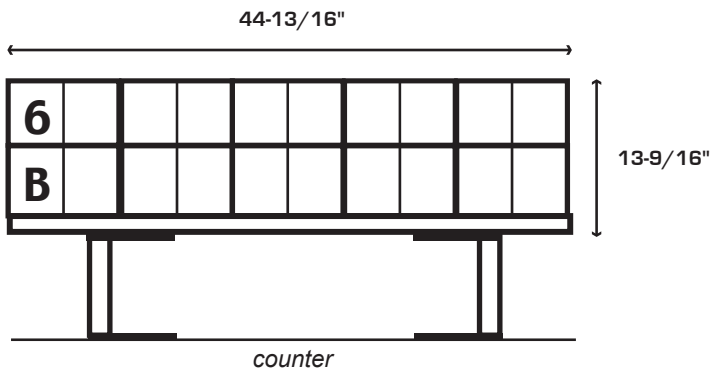

OVER THE TERMINAL DISPENSERS

20 GAME

5 Wide Dual Bingo + 5 Wide Dual Bingo
#OTS00BB5W

5 Wide Dual 6" + 5 Wide Dual 6"
#OTS00665W

5 Wide Dual Bingo + 5 Wide Dual 6"
#OTS00B65W

5 Wide Dual 6" + 5 Wide Dual 4"
#OTS00645W

5 Wide Dual Bingo + 5 Wide Dual 4"
#OTS00B45W

5 Wide Dual 4" + 5 Wide Dual 4"
#OTS00445W

**Schafer
Systems
INC.**

1000 Flag Road, Adair, IA 50002 U.S.A. | 1-641-742-3266 or 1-800-222-4489 u.s. only | FAX: 1-641-742-3624 | www.ssi-ha.com