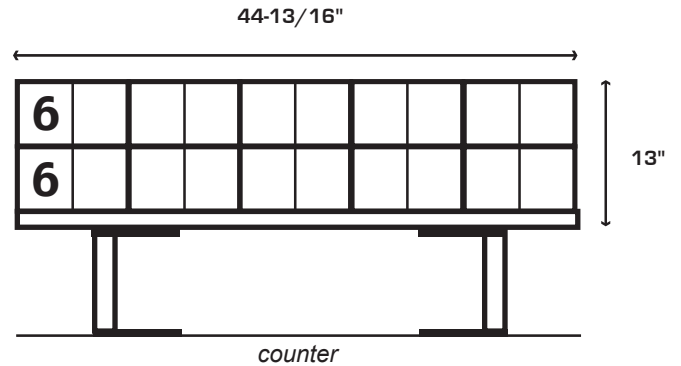

OVER THE TERMINAL DISPENSERS

20 GAME

5 Wide Dual Bingo + 5 Wide Dual Bingo
#OTS00BB5W

5 Wide Dual 6" + 5 Wide Dual 6"
#OTS00665W

5 Wide Dual Bingo + 5 Wide Dual 6"
#OTS00B65W

5 Wide Dual 6" + 5 Wide Dual 4"
#OTS00645W

5 Wide Dual Bingo + 5 Wide Dual 4"
#OTS00B45W

5 Wide Dual 4" + 5 Wide Dual 4"
#OTS00445W

**Schafer
Systems
INC.**

1000 Flag Road, Adair, IA 50002 U.S.A. | 1-641-742-3266 or 1-800-222-4489 u.s. only | FAX: 1-641-742-3624 | www.ssi-ha.com