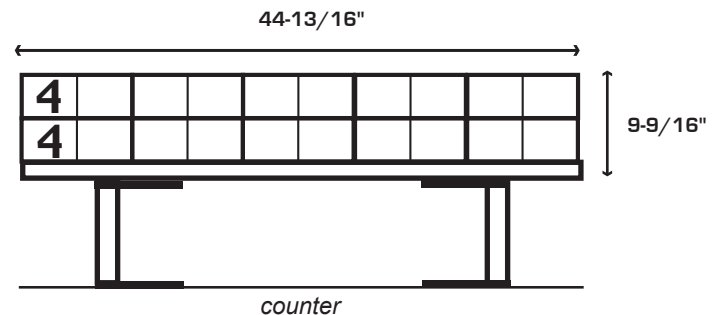

OVER THE TERMINAL DISPENSERS

20 GAME

5 Wide Dual Bingo + 5 Wide Dual Bingo
#OTS00BB5W

5 Wide Dual 6" + 5 Wide Dual 6"
#OTS00665W

5 Wide Dual Bingo + 5 Wide Dual 6"
#OTS00B65W

5 Wide Dual 6" + 5 Wide Dual 4"
#OTS00645W

5 Wide Dual Bingo + 5 Wide Dual 4"
#OTS00B45W

5 Wide Dual 4" + 5 Wide Dual 4"
#OTS00445W

**Schafer
Systems
INC.**

1000 Flag Road, Adair, IA 50002 U.S.A. | 1-641-742-3266 or 1-800-222-4489 u.s. only | FAX: 1-641-742-3624 | www.ssi-ha.com