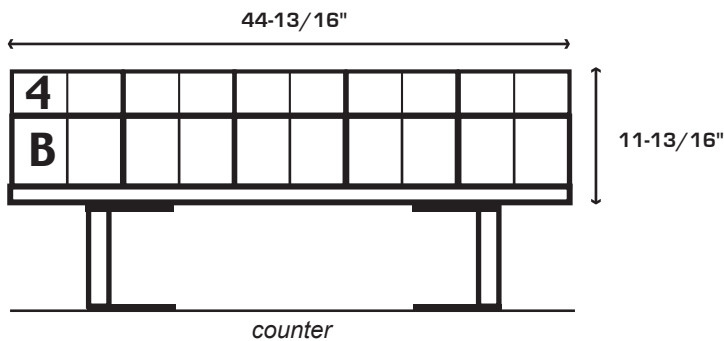

OVER THE TERMINAL DISPENSERS

20 GAME

5 Wide Dual Bingo + 5 Wide Dual Bingo
#OTS00BB5W

5 Wide Dual 6" + 5 Wide Dual 6"
#OTS00665W

5 Wide Dual Bingo + 5 Wide Dual 6"
#OTS00B65W

5 Wide Dual 6" + 5 Wide Dual 4"
#OTS00645W

5 Wide Dual Bingo + 5 Wide Dual 4"
#OTS00B45W

5 Wide Dual 4" + 5 Wide Dual 4"
#OTS00445W

**Schafer
Systems
INC.**

1000 Flag Road, Adair, IA 50002 U.S.A. | 1-641-742-3266 or 1-800-222-4489 u.s. only | FAX: 1-641-742-3624 | www.ssi-ha.com