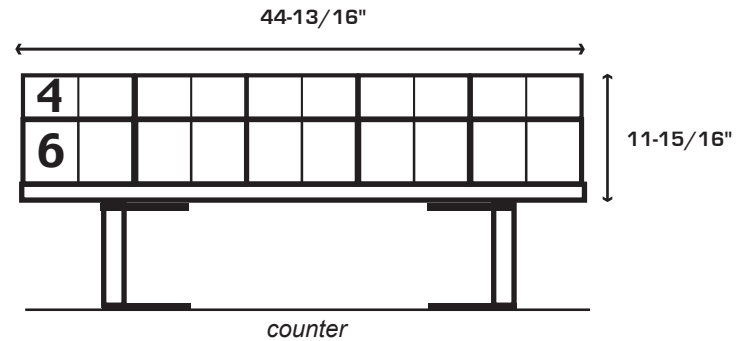

OVER THE TERMINAL DISPENSERS

20 GAME

5 Wide Dual Bingo + 5 Wide Dual Bingo
#OTS00BB5W

5 Wide Dual 6" + 5 Wide Dual 6"
#OTS00665W

5 Wide Dual Bingo + 5 Wide Dual 6"
#OTS00B65W

5 Wide Dual 6" + 5 Wide Dual 4"
#OTS00645W

5 Wide Dual Bingo + 5 Wide Dual 4"
#OTS00B45W

5 Wide Dual 4" + 5 Wide Dual 4"
#OTS00445W

**Schafer
Systems
INC.**

1000 Flag Road, Adair, IA 50002 U.S.A. | 1-641-742-3266 or 1-800-222-4489 u.s. only | FAX: 1-641-742-3624 | www.ssi-ha.com