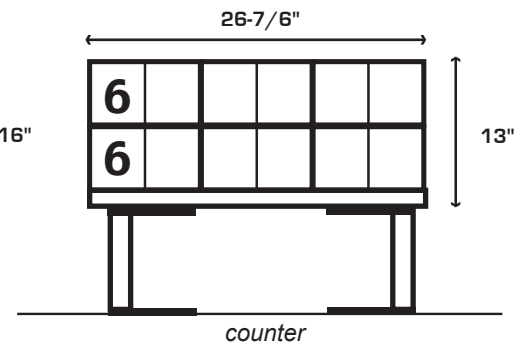

# OVER THE TERMINAL DISPENSERS

12 GAME

6 Wide Dual Bingo Dispensers #OTS000B6W

6 Wide Dual 6" Dispensers #OTS00066W

6 Wide Dual 4" Dispensers #OTS00046W

3 Wide Dual 6" + 3 Wide Dual 4" #OTS00643W

3 Wide Dual Bingo + 3 Wide Dual 4" #OTS00B43W

3 Wide Dual 4" + 3 Wide Dual 4" #OTS00443W

3 Wide Dual Bingo +  
3 Wide Dual Bingo  
#OTS00BB3W

3 Wide Dual Bingo +  
3 Wide Dual 6"  
#OTS00B63W

3 Wide Dual 6" +  
3 Wide Dual 6"  
#OTS00663W

**Schafer  
Systems  
INC.**