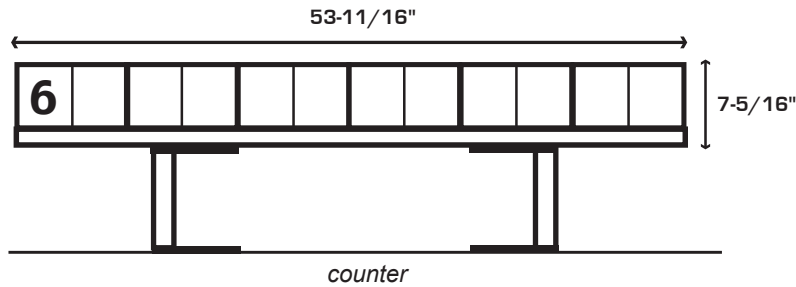

# OVER THE TERMINAL DISPENSERS

12 GAME

6 Wide Dual Bingo Dispensers #OTS000B6W

6 Wide Dual 6" Dispensers #OTS00066W

6 Wide Dual 4" Dispensers #OTS00046W

3 Wide Dual 6" + 3 Wide Dual 4" #OTS00643W

3 Wide Dual Bingo + 3 Wide Dual 4" #OTS00B43W

3 Wide Dual 4" + 3 Wide Dual 4" #OTS00443W

3 Wide Dual Bingo +  
3 Wide Dual Bingo  
#OTS00BB3W

3 Wide Dual Bingo +  
3 Wide Dual 6"  
#OTS00B63W

3 Wide Dual 6" +  
3 Wide Dual 6"  
#OTS00663W

**Schafer  
Systems  
INC.**