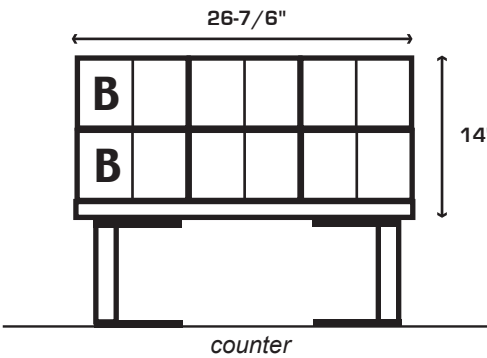

# OVER THE TERMINAL DISPENSERS

12 GAME

6 Wide Dual Bingo Dispensers #OTS000B6W

6 Wide Dual 6" Dispensers #OTS00066W

6 Wide Dual 4" Dispensers #OTS00046W

3 Wide Dual 6" + 3 Wide Dual 4" #OTS00643W

3 Wide Dual Bingo + 3 Wide Dual 4" #OTS00B43W

3 Wide Dual 4" + 3 Wide Dual 4" #OTS00443W

3 Wide Dual Bingo +  
3 Wide Dual Bingo  
#OTS00BB3W

3 Wide Dual Bingo +  
3 Wide Dual 6"  
#OTS00B63W

3 Wide Dual 6" +  
3 Wide Dual 6"  
#OTS00663W

**Schafer  
Systems  
INC.**