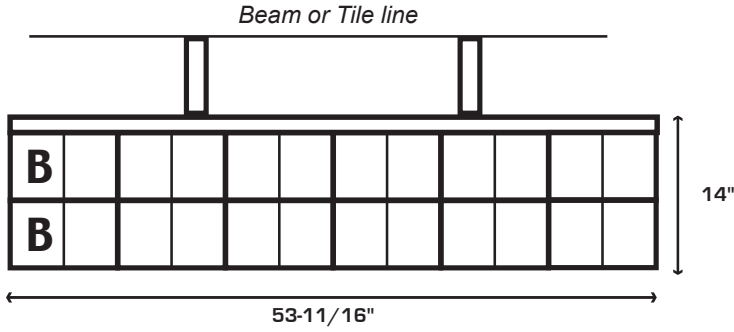

OVER THE COUNTER DISPENSERS

24 GAME

OCB = Beam Application
OCT = Tile Application

6 Wide Dual Bingo + 6 Wide Dual Bingo
#OCB00BB6W
#OCT00BB6W

6 Wide Dual 6" + 6 Wide Dual 6"
#OCB00666W
#OCT00666W

6 Wide Dual Bingo + 6 Wide Dual 6"
#OCB00B66W
#OCT00B66W

6 Wide Dual 6" + 6 Wide Dual 4"
#OCB00646W
#OCT00646W

6 Wide Dual Bingo + 6 Wide Dual 4"
#OCB00B46W
#OCT00B46W

6 Wide Dual 4" + 6 Wide Dual 4"
#OCB00446W
#OCT00446W

**Schafer
Systems
INC.**