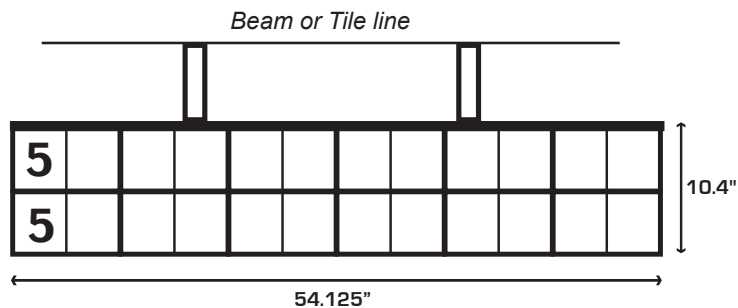

OVER THE COUNTER DISPENSERS

24 GAME DUAL 5

OCB = Beam Application
OCT = Tile Application

6 Wide Dual 5" + 6 Wide Dual 5"

40-4766 #OCT00556W

40-4487 #OCB00556W

**Schafer
Systems
INC.**

1000 Flag Road, Adair, IA 50002 U.S.A. | 1-641-742-3266 or 1-800-222-4489 U.S. only | FAX: 1-641-742-3624 | www.ssi-ia.com