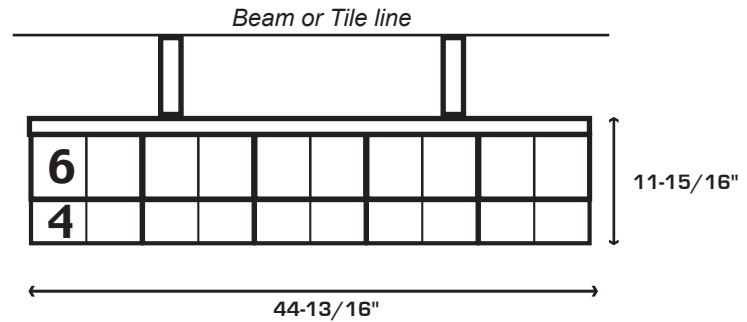

OVER THE COUNTER DISPENSERS

20 GAME

OCB = Beam Application
OCT = Tile Application

5 Wide Dual Bingo + 5 Wide Dual Bingo
#OCB00BB5W
#OCT00BB5W

5 Wide Dual 6" + 5 Wide Dual 6"
#OCB00665W
#OCT00665W

5 Wide Dual Bingo + 5 Wide Dual 6"
#OCB00B65W
#OCT00B65W

5 Wide Dual 6" + 5 Wide Dual 4"
#OCB00645W
#OCT00645W

5 Wide Dual Bingo + 5 Wide Dual 4"
#OCB00B45W
#OCT00B45W

5 Wide Dual 4" + 5 Wide Dual 4"
#OCB00445W
#OCT00445W

**Schafer
Systems
INC.**