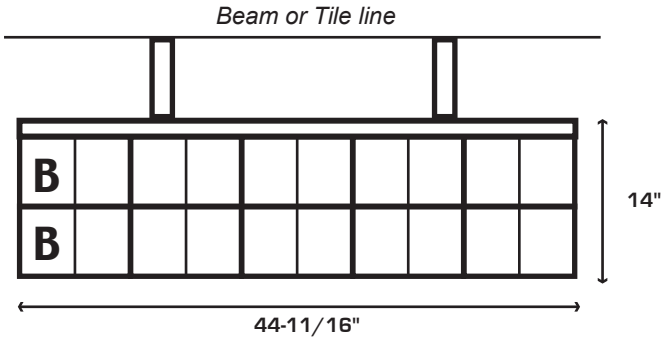

OVER THE COUNTER DISPENSERS

20 GAME

OCB = Beam Application
OCT = Tile Application

5 Wide Dual Bingo + 5 Wide Dual Bingo
#OCB00BB5W
#OCT00BB5W

5 Wide Dual 6" + 5 Wide Dual 6"
#OCB00665W
#OCT00665W

5 Wide Dual Bingo + 5 Wide Dual 6"
#OCB00B65W
#OCT00B65W

5 Wide Dual 6" + 5 Wide Dual 4"
#OCB00645W
#OCT00645W

5 Wide Dual Bingo + 5 Wide Dual 4"
#OCB00B45W
#OCT00B45W

5 Wide Dual 4" + 5 Wide Dual 4"
#OCB00445W
#OCT00445W

**Schafer
Systems
INC.**