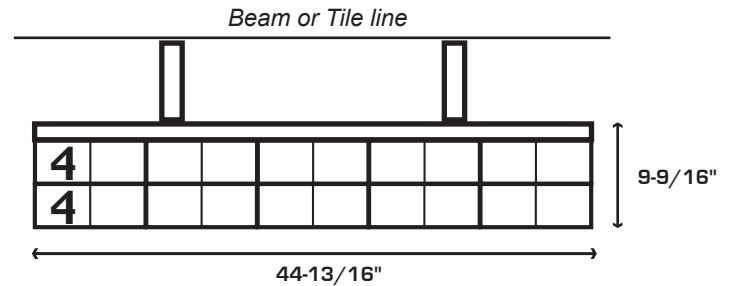

OVER THE COUNTER DISPENSERS

20 GAME

OCB = Beam Application
OCT = Tile Application

5 Wide Dual Bingo + 5 Wide Dual Bingo
#OCB00BB5W
#OCT00BB5W

5 Wide Dual 6" + 5 Wide Dual 6"
#OCB00665W
#OCT00665W

5 Wide Dual Bingo + 5 Wide Dual 6"
#OCB00B65W
#OCT00B65W

5 Wide Dual 6" + 5 Wide Dual 4"
#OCB00645W
#OCT00645W

5 Wide Dual Bingo + 5 Wide Dual 4"
#OCB00B45W
#OCT00B45W

5 Wide Dual 4" + 5 Wide Dual 4"
#OCB00445W
#OCT00445W

**Schafer
Systems
INC.**