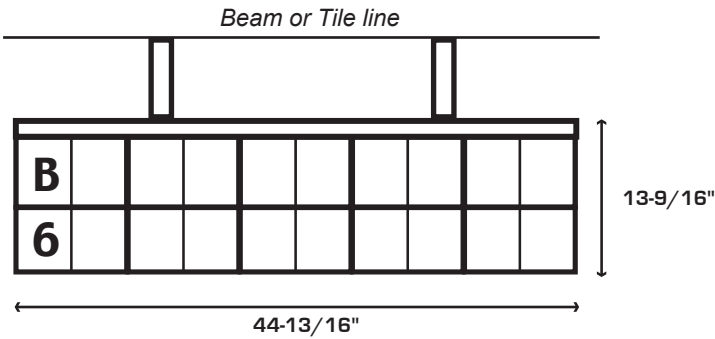

OVER THE COUNTER DISPENSERS

20 GAME

OCB = Beam Application
OCT = Tile Application

5 Wide Dual Bingo + 5 Wide Dual Bingo
#OCB00BB5W
#OCT00BB5W

5 Wide Dual 6" + 5 Wide Dual 6"
#OCB00665W
#OCT00665W

5 Wide Dual Bingo + 5 Wide Dual 6"
#OCB00B65W
#OCT00B65W

5 Wide Dual 6" + 5 Wide Dual 4"
#OCB00645W
#OCT00645W

5 Wide Dual Bingo + 5 Wide Dual 4"
#OCB00B45W
#OCT00B45W

5 Wide Dual 4" + 5 Wide Dual 4"
#OCB00445W
#OCT00445W

**Schafer
Systems
INC.**