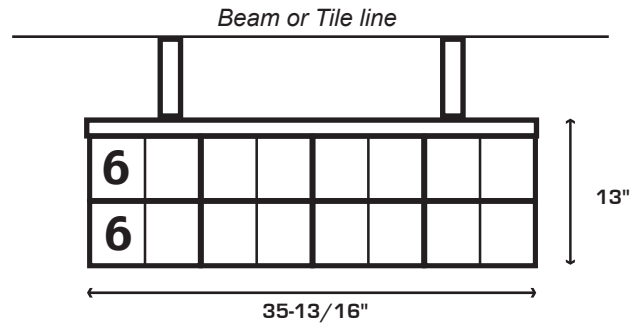

OVER THE COUNTER DISPENSERS

16 GAME

OCB = Beam Application
OCT = Tile Application

4 Wide Dual Bingo + 4 Wide Dual Bingo

#OCB00BB4W

#OCT00BB4W

4 Wide Dual 6" + 4 Wide Dual 6"

#OCB00664W

#OCT00664W

4 Wide Dual Bingo + 4 Wide Dual 6"

#OCB00B64W

#OCT00B64W

4 Wide Dual 6" + 4 Wide Dual 4"

#OCB00644W

#OCT00644W

4 Wide Dual Bingo + 4 Wide Dual 4"