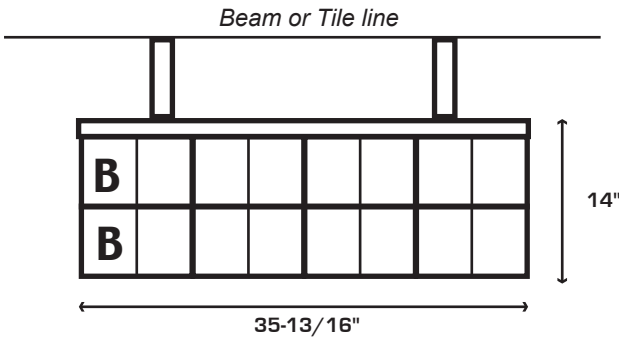

OVER THE COUNTER DISPENSERS

16 GAME

OCB = Beam Application
OCT = Tile Application

4 Wide Dual Bingo + 4 Wide Dual Bingo

#OCB00BB4W

#OCT00BB4W

4 Wide Dual 6" + 4 Wide Dual 6"

#OCB00664W

#OCT00664W

4 Wide Dual Bingo + 4 Wide Dual 6"

#OCB00B64W

#OCT00B64W

4 Wide Dual 6" + 4 Wide Dual 4"

#OCB00644W

#OCT00644W

4 Wide Dual Bingo + 4 Wide Dual 4"