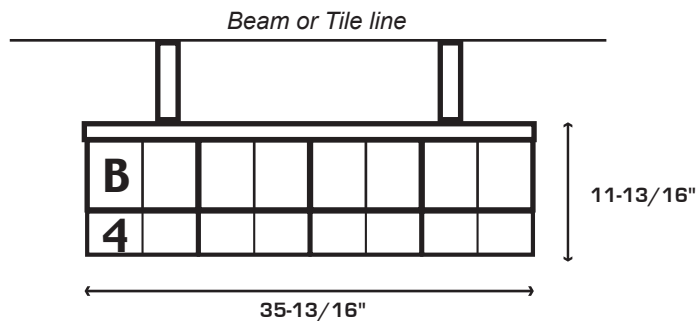

#OCT00664W

4 Wide Dual Bingo + 4 Wide Dual 6"

#OCB00B64W

#OCT00B64W

4 Wide Dual 6" + 4 Wide Dual 4"

#OCB00644W

#OCT00644W

4 Wide Dual Bingo + 4 Wide Dual 4"

#OCB00B44W

#OCT00B44W

4 Wide Dual 4" + 4 Wide Dual 4"

#OCB00444W

#OCT00444W

**Schafer
Systems
INC.**

1000 Flag Road, Adair, IA 50002 U.S.A. | 1-641-742-3266 or 1-800-222-4489 U.S. only | FAX: 1-641-742-3624 | www.ssi-ha.com