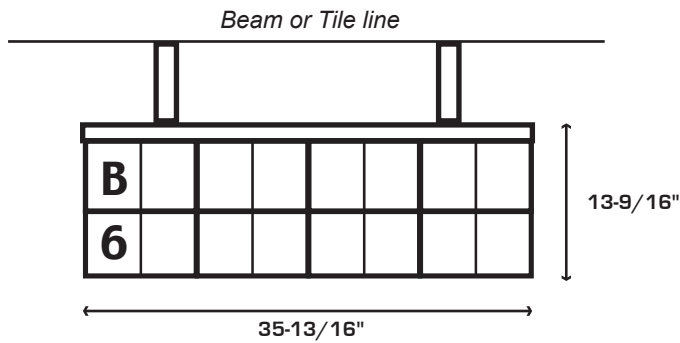

OVER THE COUNTER DISPENSERS

16 GAME

OCB = Beam Application
OCT = Tile Application

4 Wide Dual Bingo + 4 Wide Dual Bingo

#OCB00BB4W

#OCT00BB4W

4 Wide Dual 6" + 4 Wide Dual 6"

#OCB00664W

#OCT00664W

4 Wide Dual Bingo + 4 Wide Dual 6"

#OCB00B64W

#OCT00B64W

4 Wide Dual 6" + 4 Wide Dual 4"

#OCB00644W

#OCT00644W

4 Wide Dual Bingo + 4 Wide Dual 4"