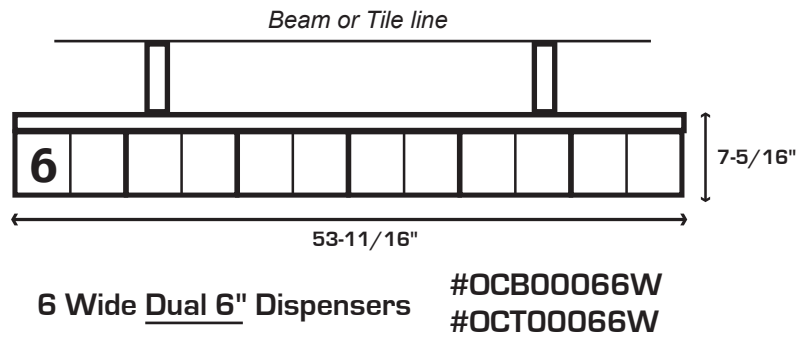

OVER THE COUNTER DISPENSERS

12 GAME

OCB = Beam Application
OCT = Tile Application

3 Wide Dual 6" + 3 Wide Dual 4" #OCB00643W
#OCT00643W

3 Wide Dual Bingo + 3 Wide Dual 4" #OCB00B43W
#OCT00B43W

3 Wide Dual 4" + 3 Wide Dual 4" #OCB00443W
#OCT00443W