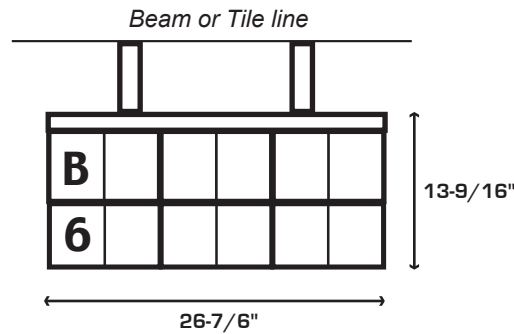

OVER THE COUNTER DISPENSERS

12 GAME

OCB = Beam Application
OCT = Tile Application

3 Wide Dual 6" + 3 Wide Dual 4" #OCB00643W
#OCT00643W

3 Wide Dual Bingo + 3 Wide Dual 4" #OCB00B43W
#OCT00B43W

3 Wide Dual 4" + 3 Wide Dual 4" #OCB00443W
#OCT00443W