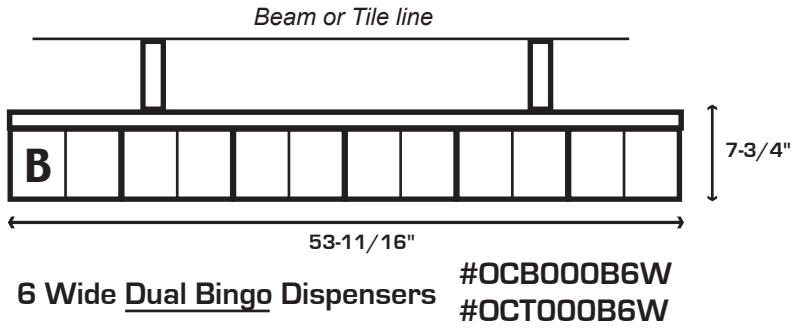

OVER THE COUNTER DISPENSERS

12 GAME

OCB = Beam Application
OCT = Tile Application

3 Wide Dual 6" + 3 Wide Dual 4" #OCB00643W
#OCT00643W

3 Wide Dual Bingo + 3 Wide Dual 4" #OCB00B43W
#OCT00B43W

3 Wide Dual 4" + 3 Wide Dual 4" #OCB00443W
#OCT00443W