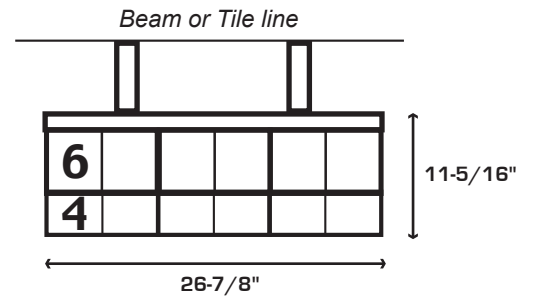

OVER THE COUNTER DISPENSERS

12 GAME

OCB = Beam Application
OCT = Tile Application

3 Wide Dual 6" + 3 Wide Dual 4" #OCB00643W
#OCT00643W

3 Wide Dual Bingo + 3 Wide Dual 4" #OCB00B43W
#OCT00B43W

3 Wide Dual 4" + 3 Wide Dual 4" #OCB00443W
#OCT00443W