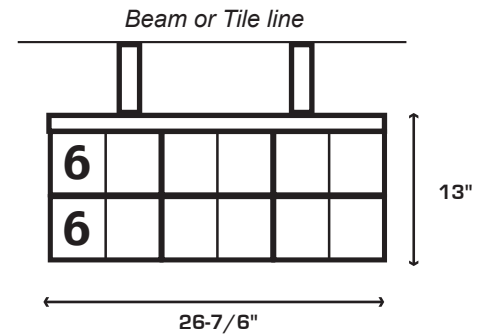

OVER THE COUNTER DISPENSERS

12 GAME

OCB = Beam Application
OCT = Tile Application

3 Wide Dual 6" + 3 Wide Dual 4" #OCB00643W
#OCT00643W

3 Wide Dual Bingo + 3 Wide Dual 4" #OCB00B43W
#OCT00B43W

3 Wide Dual 4" + 3 Wide Dual 4" #OCB00443W
#OCT00443W