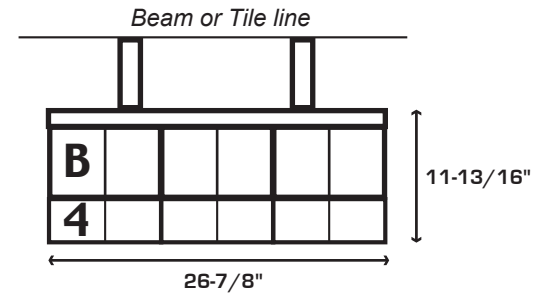

OVER THE COUNTER DISPENSERS

12 GAME

OCB = Beam Application
OCT = Tile Application

3 Wide Dual 6" + 3 Wide Dual 4" #OCB00643W
#OCT00643W

3 Wide Dual Bingo + 3 Wide Dual 4" #OCB00B43W
#OCT00B43W

3 Wide Dual 4" + 3 Wide Dual 4" #OCB00443W
#OCT00443W