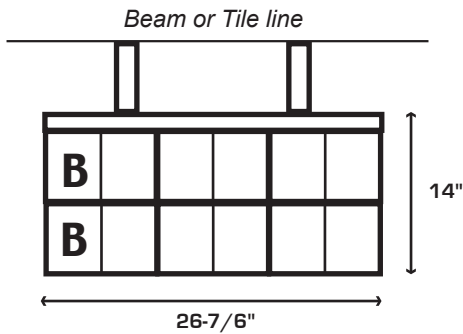

OVER THE COUNTER DISPENSERS

12 GAME

OCB = Beam Application
OCT = Tile Application

3 Wide Dual 6" + 3 Wide Dual 4" #OCB00643W
#OCT00643W

3 Wide Dual Bingo + 3 Wide Dual 4" #OCB00B43W
#OCT00B43W

3 Wide Dual 4" + 3 Wide Dual 4" #OCB00443W
#OCT00443W