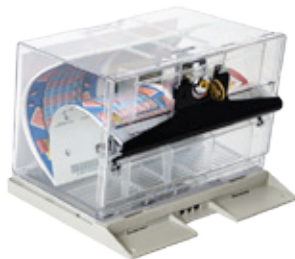

2 - Traditional 4" Wide Books

Oversized 8" Book

## GEN2 Snap-together Modular Mini

The GEN2 is the newest addition to our Modular Mini line with many new features including:

- **Ticket Gripper Plate** – Plate in the bottom of the dispenser helps hold ticket books in place when dispensing and helps keep the display ticket in place.
- **Removable Divider** – Optional divider allows for easy dispensing of 2" – 8" wide ticket books, including Game/Play books.
- **Display** – Built-in clips in the front hold ticket display cards or void tickets.
- **Side Panel Feature Clips** – Optional side panel clips to hold After Glow or Custom Lottery Signage.
- **Three-Finger Tear Bar** – Allows for tickets of various thicknesses to be held in place and dispensed easily.

Security Doors can be added, restricting access to tickets when unattended

Gripper Plate helps hold tickets in place

Removable Divider

The GEN2 features optional side panel Feature clips which allow After Glow or custom signage to be switched out quickly and easily. Change your colors or message for special holiday games or new visual interest!