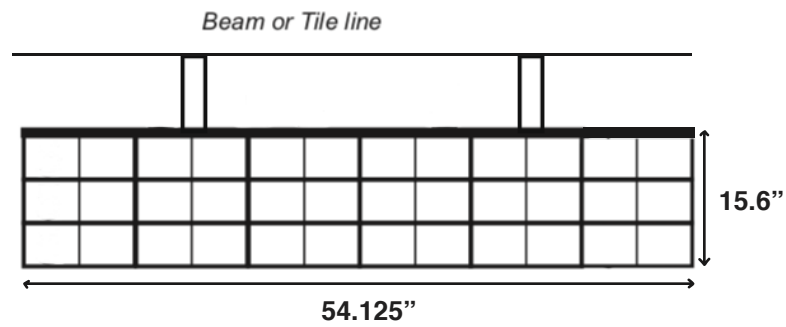

# OVER THE COUNTER DISPENSERS

36 GAME DUAL 5

OCB = Beam Application  
OCT = Tile Application

6 Wide Dual 5" + 6 Wide Dual 5" + 6 Wide Dual 5"

40-4893 #OCT05555W

40-4457 #OCB05555W